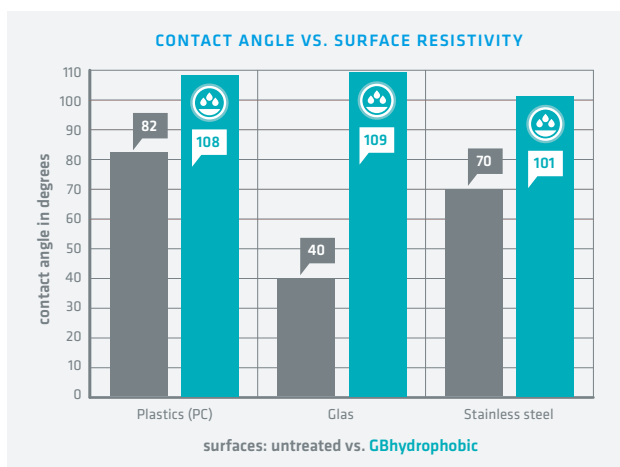

# GBhydrophobic

## Easy to clean coating

### PROPERTIES

- » **contact angle for water  $\theta \geq 105^\circ$**  (according to DIN 55660-3:2011-12)
- » **maximum temperature load: 200 °C**
- » **transparent, individually coloured on request**
- » **combinable with antimicrobial function (SANPURE®)**
- » **film thickness from 150 up to 1.500 nm**
- » **no change in haptic quality of substrate**
- » **scratch-resistant** (scratch hardness according to DIN EN ISO 1518 up to 20 N; pencil hardness according to DIN EN ISO 15184 up to 10 H)
- » **abrasive hardness** (cross-cut test according to DIN EN ISO 2409)
- » **chemical-proof to customary detergents and disinfection methods**
- » **mechanically flexible**