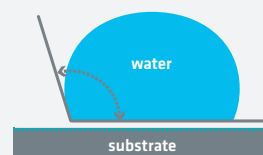

### PROPERTIES

- » **contact angle for water  $\theta \geq 105^\circ$**  (according to DIN 55660-3:2011-12)
- » **maximum temperature load: 200 °C**
- » **transparent, individually coloured on request**
- » **combinable with antimicrobial function (SANPURE®)**
- » **film thickness from 150 up to 1.500 nm**
- » **no change in haptic quality of substrate**
- » **scratch-resistant** (scratch hardness according to DIN EN ISO 1518 up to 20 N; pencil hardness according to DIN EN ISO 15184 up to 10 H)
- » **abrasive hardness** (cross-cut test according to DIN EN ISO 2409)
- » **chemical-proof to customary detergents and disinfection methods**
- » **mechanically flexible**

### SCHEMATIC REPRESENTATION

surface: untreated

surface: with GBhydrophobic

contact angle:  $\theta = 101-109$  degrees

### TECHNOLOGY

- » **dip coating or spraying**
- » **application process is defined individually according to geometry and requirements of the substrate**