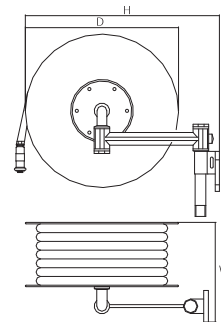

**SPECIFICATION**

Standard Mark Certificate to AS1221  
 Side plate 1mm cold rolled steel  
 RAL 3000 polyester epoxy powder  
 Coating red or black fire hose to AS1180  
**Working pressure:**15bar  
**Test pressure:**17ba

**Fire hose reel**

**SS03-100-006**

Size	H(mm)	W(mm)	D(mm)	Inlet	Outlet
19mm×36M	730	250	480	1"BSP	Spray/Jet/Off
19mm×36M	730	250	480	1"BSP	Jet/Off
19mm×36M	730	250	480	1"BSP	Off/Jet
25mm×36M	760	280	550	1"BSP	Spray/Jet/Off

**SS03-100-008**

Size	H(mm)	W(mm)	D(mm)	Inlet	Outlet
19mm×36M	530	280	480	1"BSP	Spray/Jet/Off
19mm×36M	530	280	480	1"BSP	Jet/Off
19mm×36M	530	280	480	1"BSP	Off/Jet
25mm×36M	580	310	550	1"BSP	Spray/Jet/Off