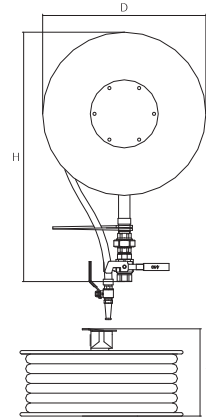

**SPECIFICATION**

Standard Mark Certificate to AS1221  
 Side plate 1mm cold rolled steel  
 RAL 3000 polyester epoxy powder  
 Coating red or black fire hose to AS1180  
**Working pressure:**15bar  
**Test pressure:**17ba

**Fire hose reel**

**SS03-100-006**

Size	H(mm)	W(mm)	D(mm)	Inlet	Outlet
19mm×36M	730	250	480	1"BSP	Spray/Jet/Off
19mm×36M	730	250	480	1"BSP	Jet/Off
19mm×36M	730	250	480	1"BSP	Off/Jet
25mm×36M	760	280	550	1"BSP	Spray/Jet/Off

**SS03-100-008**

Size	H(mm)	W(mm)	D(mm)	Inlet	Outlet
19mm×36M	530	280	480	1"BSP	Spray/Jet/Off
19mm×36M	530	280	480	1"BSP	Jet/Off
19mm×36M	530	280	480	1"BSP	Off/Jet
25mm×36M	580	310	550	1"BSP	Spray/Jet/Off