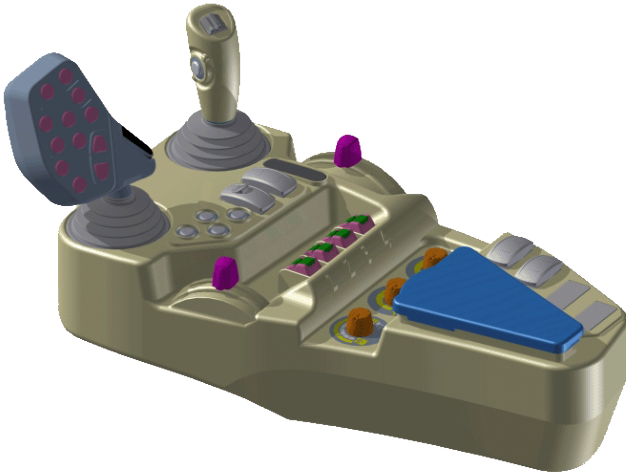

Armrest ass'y

Armrest Series

ComeSys HEADQUARTERS:
1202-3, Busan Science & Industrial Complex, Jisa-dong, Gangseo-Gu, Busan, Korea

ComeSys CHINA :
Kunshan ComeSys (Electronics) Co., Ltd.
Yuxidonglu Nance ,Yanhu-Industrial Park, Qiandeng, Kunshan, Jiangsu, China

www.comesys.net

Armrest ass'y

Joystick

Multi Function

Hand Throttle & EHR

Finger Lever & Tip

LED Button Switch

NOTE: These standard specifications have been met on existing production-tooled units that are tested on precise test equipment. This data sheet does not constitute a warranty that the product will meet the above specifications while used in your application or attached to your test equipment.