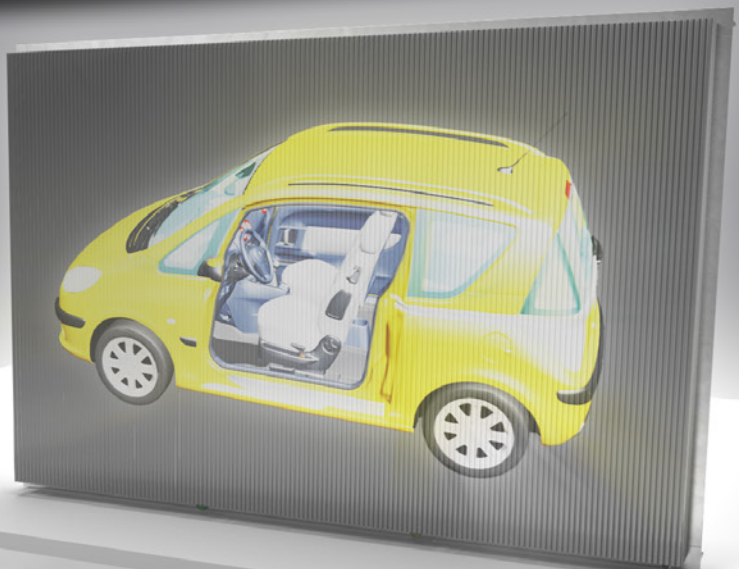

3D LIGHT FIELD LED WALL

World first
LED wall display
shines true 3D images
without glasses

- continuous 3D over the full FOV
- perfect 3D view even on the move
- no fixed positions, no invalid zones
- large number of non-repeated views
- 5mm 3D pixels of ultra fine 2D pitches

Light Field™

The research leading to these results has received funding from **H2020 OptIntegral project** (No 643956) The OptIntegral project has been launched to develop advanced LED advertising displays using in-mould hybrid integration of TOLAE (Thin, Organic and Large Area Electronics) and photonics components.