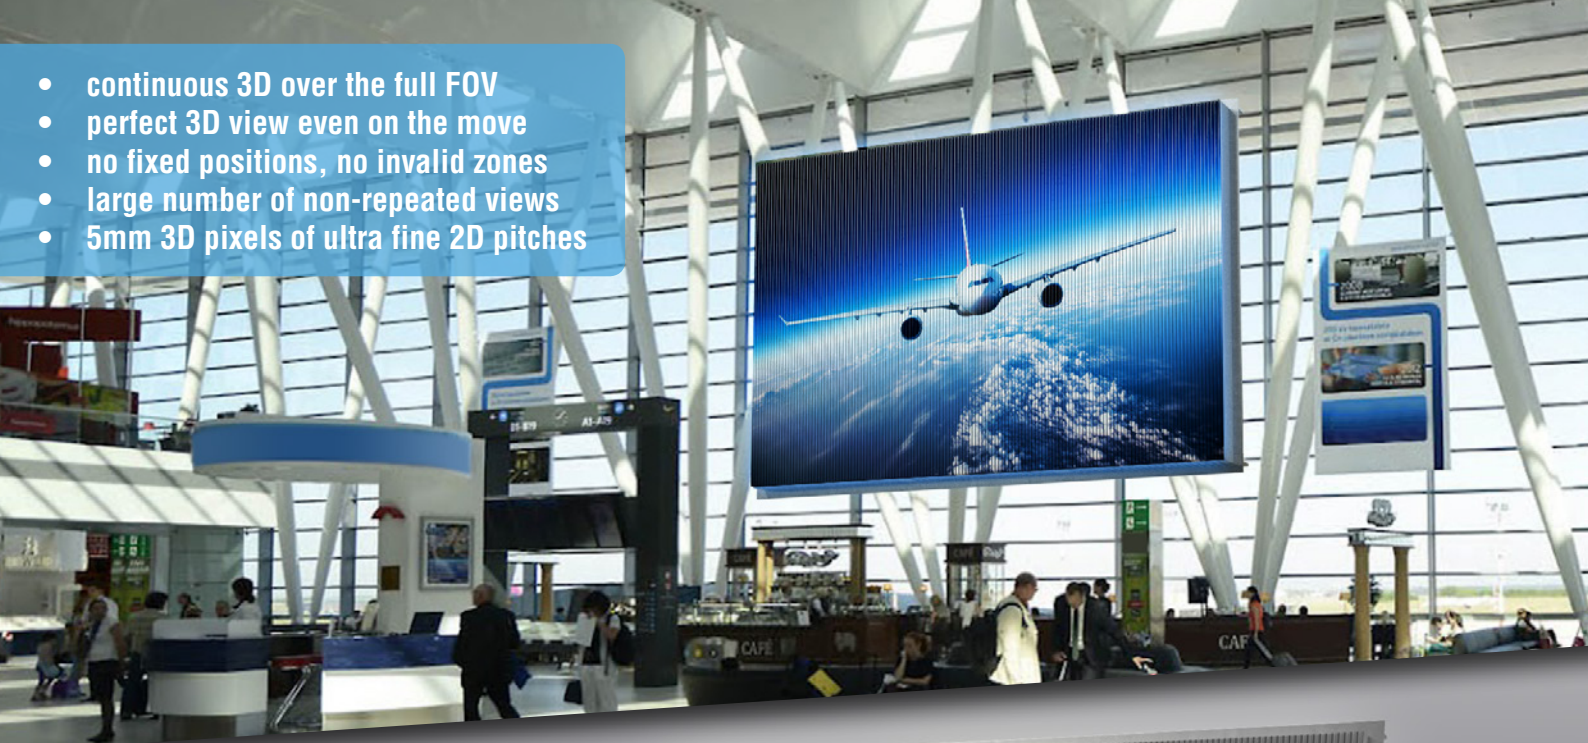

3D LIGHT FIELD LED WALL

World first
LED wall display
shines true 3D images
without glasses

- continuous 3D over the full FOV
- perfect 3D view even on the move
- no fixed positions, no invalid zones
- large number of non-repeated views
- 5mm 3D pixels of ultra fine 2D pitches

Light Field™

The research leading to these results has received funding from **H2020 OptIntegral project** (No 643956) The OptIntegral project has been launched to develop advanced LED advertising displays using in-mould hybrid integration of TOLAE (Thin, Organic and Large Area Electronics) and photonics components.